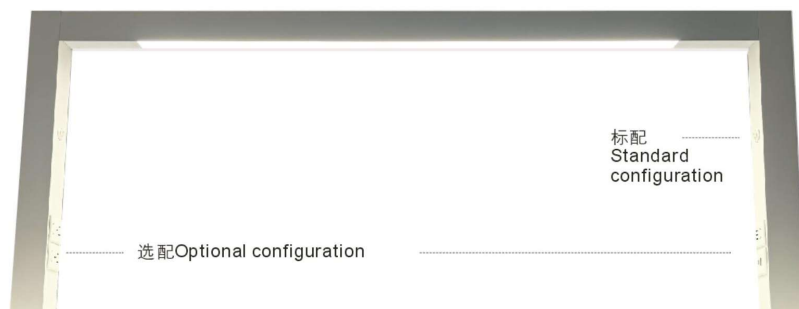

特点 Feature

1. 阅读灯, 打孔式桌面安装方式, 灯随桌走, 节省天花制作成本
 2. 快装, 三步走, 专业人员五分钟就能安装完成
 3. 造型简洁, 极具现代感设计, 乳白棱纹光抗UV光扩散罩
 4. 下出光
 5. 适合图书馆、办公室培训区、学校自习室等, 营造安静的学习氛围, 提高阅读效率, 在阅读中成长
1. Reading lamp, punching holes installation method, the lamp can go along with the table, the working surface illumination is more than 800lux, saving the cost of ceiling production.
 2. Quick installation, three steps, professional personnel can finish the installation in five minutes
 3. The design is simple and modern, with UV resistance opal prismatic diffuser
 4. Direct light
 5. Suitable for libraries, office training areas, school study rooms, etc., creating a quiet learning atmosphere, improving reading efficiency, and growing through reading

V722RD Series

应用于 Apply to

标配：翘板开关
Standard
configuration:
Rocker switch

选配：
1.USB &Type-C端口
2.电源插座
Optional configuration:
1.USB & Type-C ports
2.Power sockets

灯具尺寸 L*W*H(mm)	订货型号 Item	发光类型 Light distribution	功率 Power (W)	流明 lm	色温 CCT
1200*50*500	722RD.Z121W	DOWN	21W	2100LM	3000K/3500K/4000 K/5000K/6500K
1800*50*500	722RD.Z135W	DOWN	35W	3500LM	3000K/3500K/4000 K/5000K/6500K
2200*50*500	722RD.Z147W	DOWN	42W	4200LM	3000K/3500K/4000 K/5000K/6500K

Light Distribution: Direct

Control Way: Rocker switch

特点 Feature

1. 阅读灯，打孔式桌面安装方式，灯随桌走，节省天花制作成本
2. 快装，三步走，专业人员五分钟就能安装完成
3. 造型简洁，极具现代感设计，乳白棱纹抗UV光扩散罩
4. 下出光
5. 适合图书馆、办公室培训区、学校自习室等，营造安静的学习氛围，提高阅读效率，在阅读中成长

1. Reading lamp, punching holes installation method, the lamp can go along with the table, the working surface illumination is more than 800lux, saving the cost of ceiling production.
2. Quick installation, three steps, professional personnel can finish the installation in five minutes
3. The design is simple and modern, with UV resistance opal prismatic diffuser
4. Direct light
5. Suitable for libraries, office training areas, school study rooms, etc., creating a quiet learning atmosphere, improving reading efficiency, and growing through reading