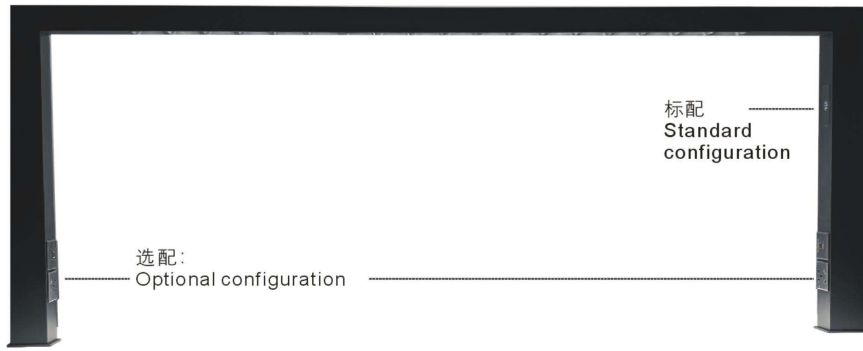

阅读灯

Reading Lamps

V720RD Series

应用于 Apply to

标配：总控&调光
Basic Functions:
Whole Lamp on/off
& Dimming

选配：
1. USB & Type-C端口
2. 电源插座
Optional configuration:
1. USB & Type-C ports
2. Power sockets

灯具尺寸 L*W*H(mm)	订货型号 Item	发光类型 Light distribution	功率 Power (W)	流明 lm	色温 CCT
1200*50*470	720RD.HN324E	DOWN	28W	2800LM	4000K
1800*50*470	720RD.HN524E	DOWN	35W	3500LM	4000K
2200*50*470	720RD.HN624E	DOWN	42W	4200LM	4000K

材质与工艺 Material & technology

名称: V720RD	Model: V720RD
灯体材料: 优质阳极氧化铝	Body Material: Aluminum alloy(6063)
表面处理: 哑白色/哑黑色	Body Finish: Matte White/Matte Black
控光面罩: HN防眩透镜系列发光角度60°	Diffuser: HN series anti-glare lens (Beam angle: 60°)
光源: LED-SMD模块高光效输出	Light source: High luminous efficiency LED-SMD module
显色指数: $\geq 80/\geq 90$	Color rendering: $\geq 80/\geq 90$
照明方式: 直接光	Light Distribution: Direct
控制方式: 触摸面板控制	Control Way: Touch Screen
调光方式: 长按调光, 短按开/关	Dimming Way: Long Press for Dim, Short Press for ON/OFF
软启动: 减少眩光刺激, 避免瞳孔剧烈收缩	Soft-start: Reduce glare discomfort and avoid pupil contraction.
守候延时功能: 规避摸黑行走的风险	Waiting for Delay Function: Avoid the risk of walking in the dark

Light Distribution: Direct

Control Way: Rocker switch

特点 Feature

1. 阅读灯，打孔式桌面安装方式，灯随桌走，节省天花制作成本
2. 快装，三步走，专业人员五分钟就能安装完成
3. 造型简洁，极具现代感设计，乳白棱纹抗UV光扩散罩
4. 下出光
5. 适合图书馆、办公室培训区、学校自习室等，营造安静的学习氛围，提高阅读效率，在阅读中成长

1. Reading lamp, punching holes installation method, the lamp can go along with the table, the working surface illumination is more than 800lux, saving the cost of ceiling production.
2. Quick installation, three steps, professional personnel can finish the installation in five minutes
3. The design is simple and modern, with UV resistance opal prismatic diffuser
4. Direct light
5. Suitable for libraries, office training areas, school study rooms, etc., creating a quiet learning atmosphere, improving reading efficiency, and growing through reading